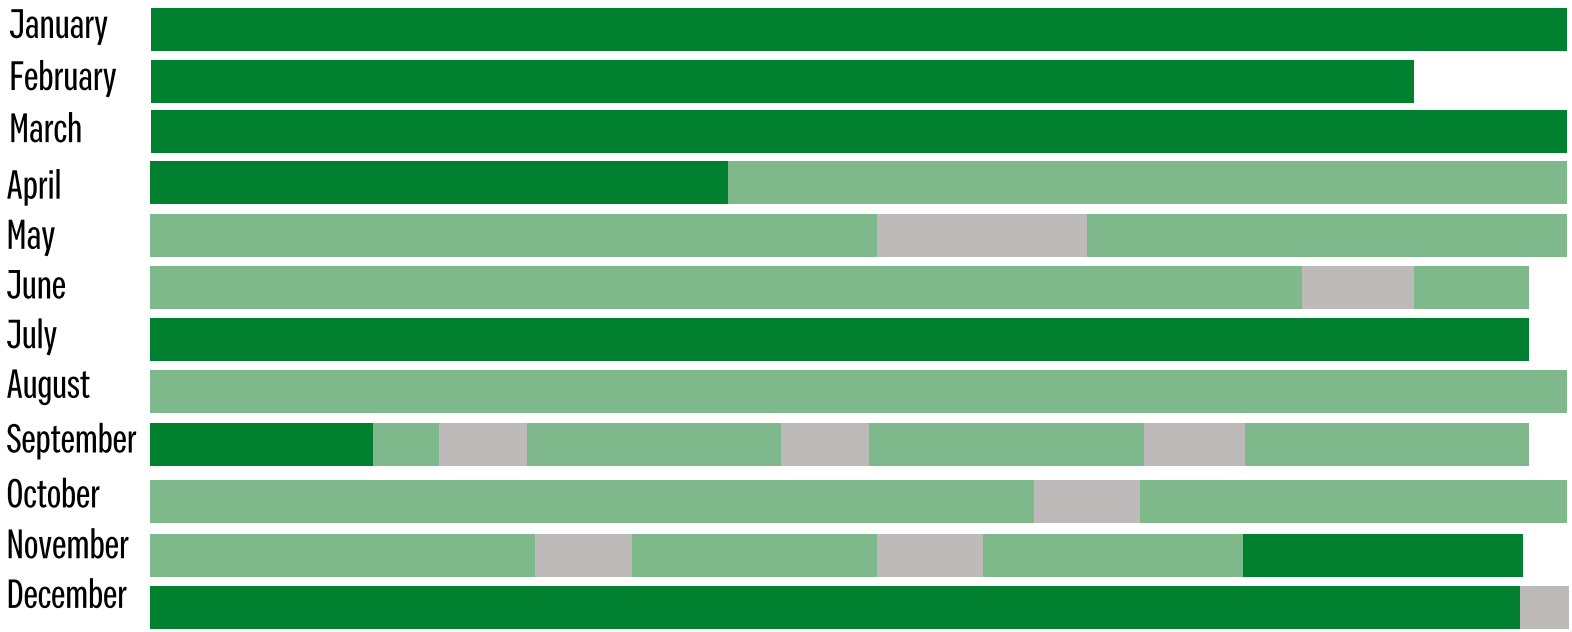

Peak

Off Peak

Select

1 2 3 4 5 6 7 8 9 10 11 12 13 14 15 16 17 18 19 20 21 22 23 24 25 26 27 28 29 30 31

2  
0  
2  
1

**Points Usage**

Room Type	Season	Points per night
Deluxe	Peak	6
Deluxe	Off Peak	3
Premium	Peak	7
Premium	Off Peak	4
Suite	Peak	8
Suite	Off Peak	5

2  
0  
2  
2

\*Points cannot be used on Select dates, but Select dates are available for standard booking.

\*Bookings for all dates are subject to availability.