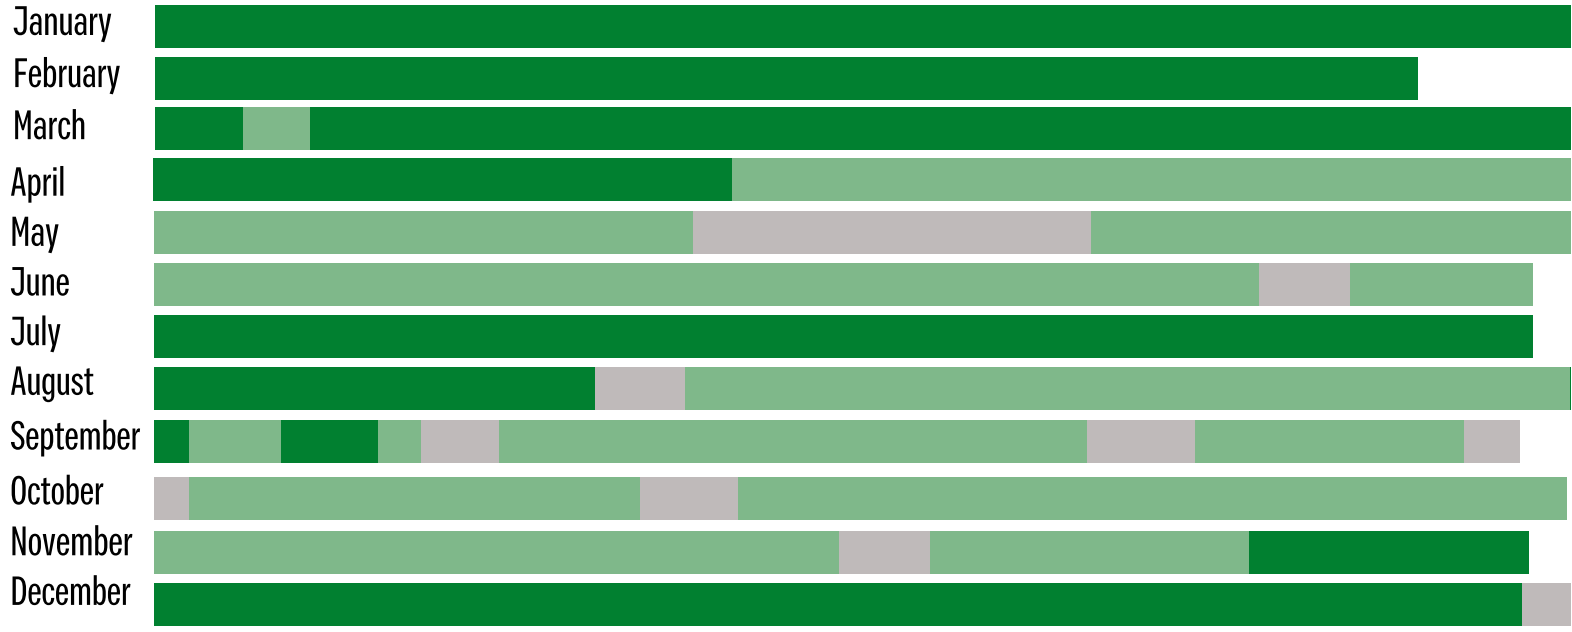

Peak

Off Peak

Select

1 2 3 4 5 6 7 8 9 10 11 12 13 14 15 16 17 18 19 20 21 22 23 24 25 26 27 28 29 30 31

2  
0  
2  
1

**Points Usage**

Room Type	Season	Points per night
Deluxe	Peak	6
Deluxe	Off Peak	3
Premium	Peak	7
Premium	Off Peak	4
Suite	Peak	8
Suite	Off Peak	5

2  
0  
2  
2

\*Points cannot be used on Select dates, but Select dates are available for standard booking.

\*Bookings for all dates are subject to availability.