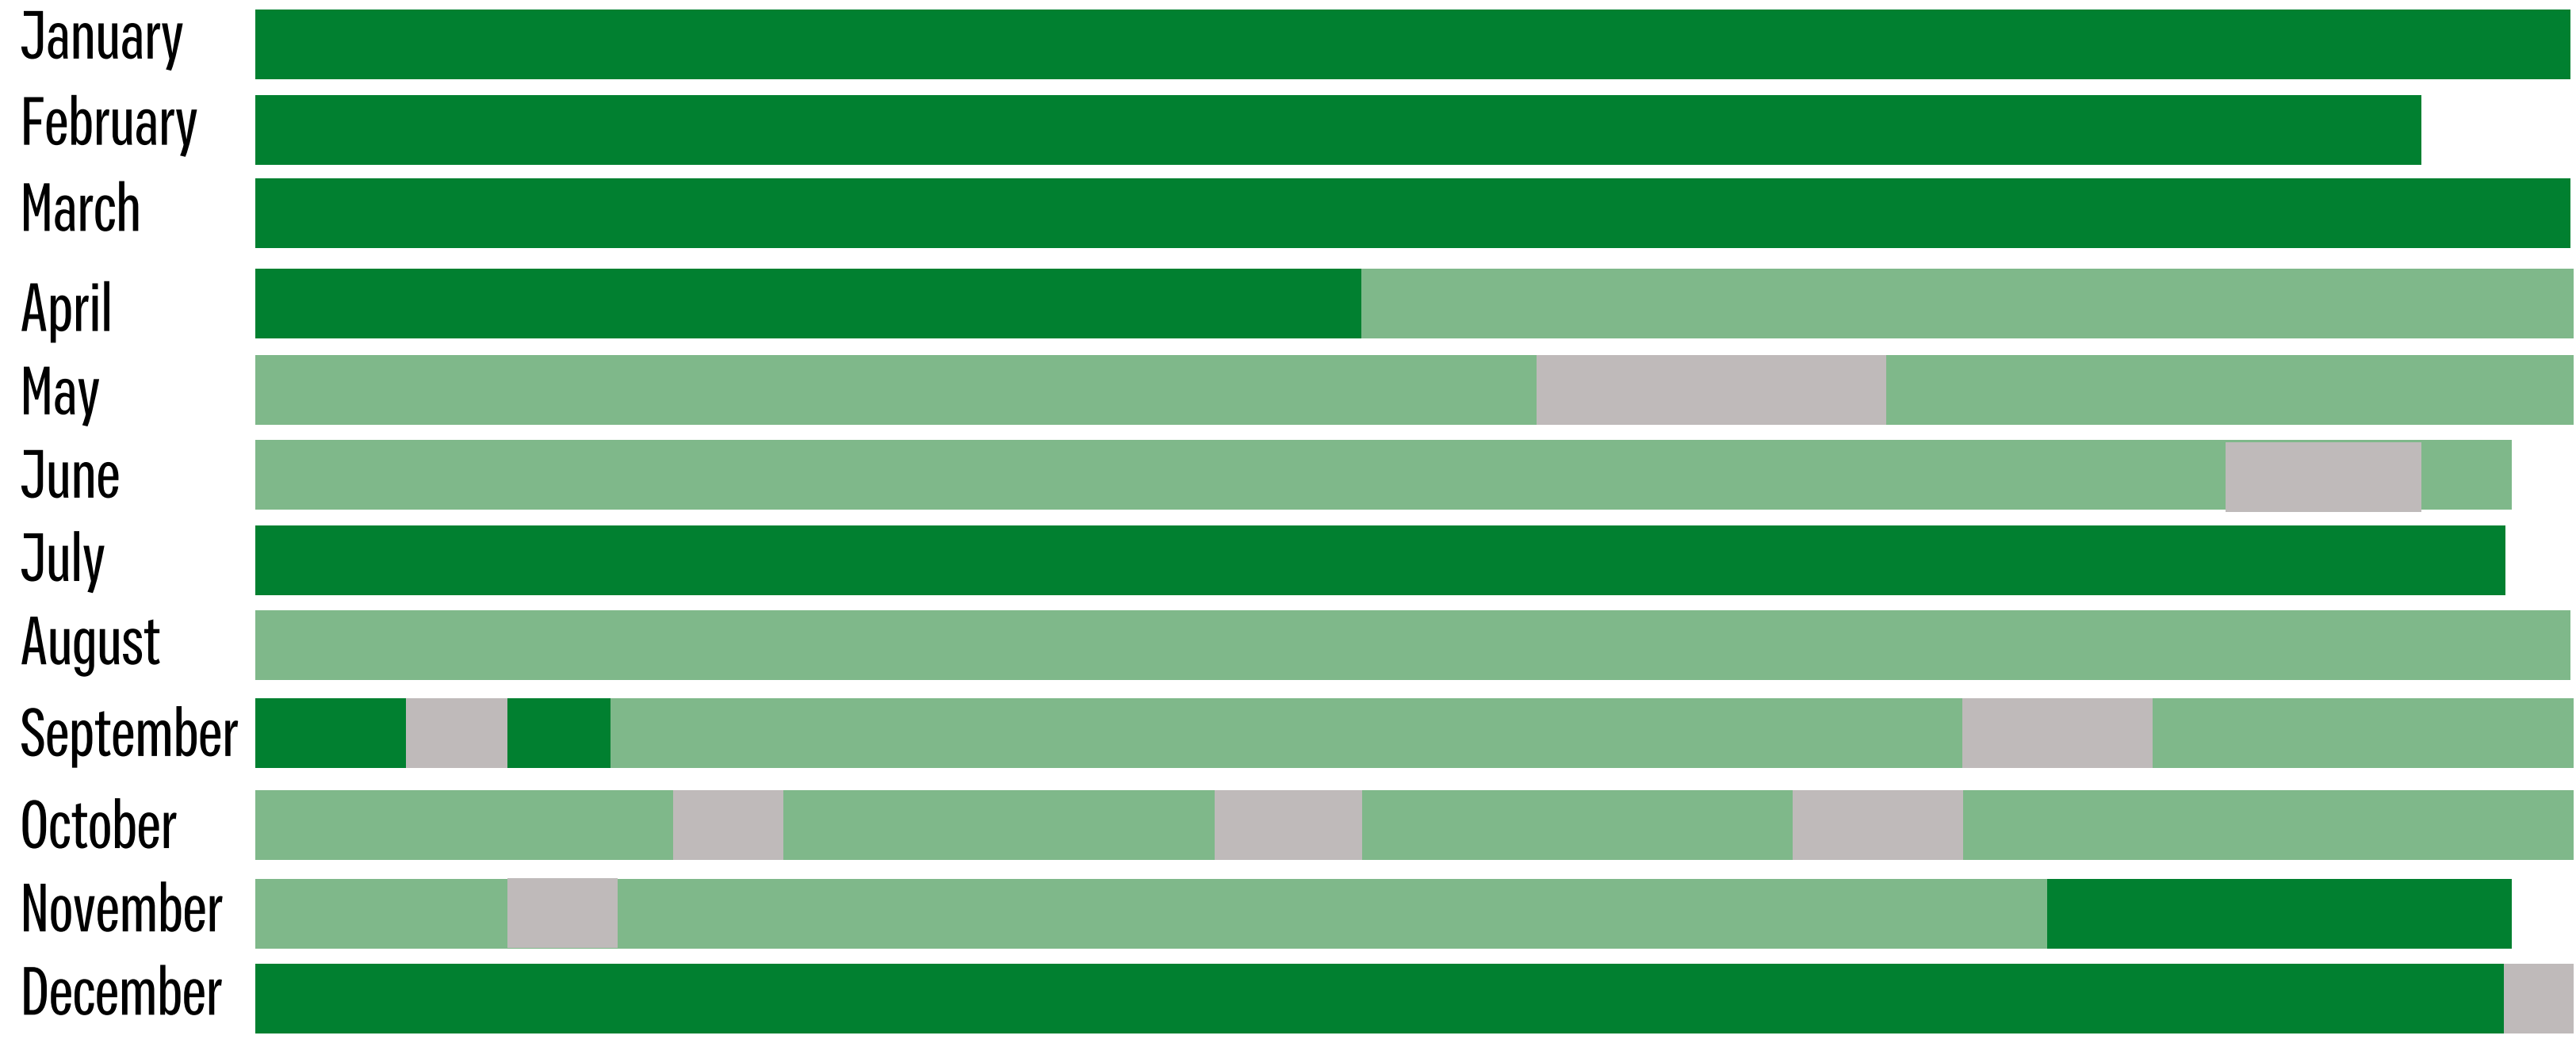

2
0
2
0
2
0
2
1

Peak

Off Peak

Select

1 2 3 4 5 6 7 8 9 10 11 12 13 14 15 16 17 18 19 20 21 22 23 24 25 26 27 28 29 30 31

Deluxe Rooms:
Off Peak - 3 points
Peak - 6 points

Premium Rooms:
Off Peak - 4 points
Peak - 7 points

Suite Rooms:
Off Peak - 5 points
Peak - 8 points

*Points cannot be used on Select dates, but Select dates are available for standard booking.

*Bookings for all dates are subject to availability | 7.3.2020