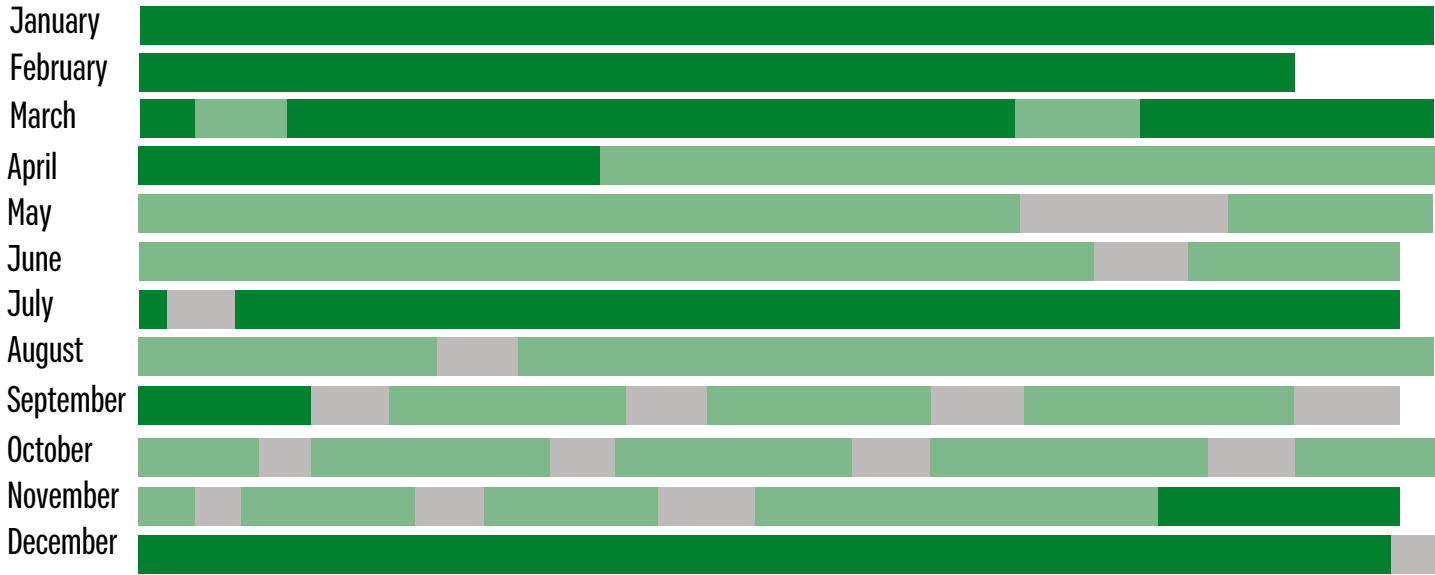

2
0
2
3

Peak

Off Peak

Select

1 2 3 4 5 6 7 8 9 10 11 12 13 14 15 16 17 18 19 20 21 22 23 24 25 26 27 28 29 30 31

Deluxe Rooms:

Off Peak - 3 points
Peak - 6 points

Premium Rooms:

Off Peak - 4 points
Peak - 7 points

Suite Rooms:

Off Peak - 5 points
Peak - 8 points

Points Usage

Room Type	Season	Points per night
Deluxe	Peak	6
Deluxe	Off Peak	3
Premium	Peak	7
Premium	Off Peak	4
Suite	Peak	8
Suite	Off Peak	5

*Points cannot be used on Select dates, but Select dates are available for standard booking.

2
0
2
4

1 2 3 4 5 6 7 8 9 10 11 12 13 14 15 16 17 18 19 20 21 22 23 24 25 26 27 28 29 30 31

Deluxe Rooms:

Off Peak - 3 points
Peak - 6 points

Premium Rooms:

Off Peak - 4 points
Peak - 7 points

Suite Rooms:

Off Peak - 5 points
Peak - 8 points

Points Usage

Room Type	Season	Points per night
Deluxe	Peak	6
Deluxe	Off Peak	3
Premium	Peak	7
Premium	Off Peak	4
Suite	Peak	8
Suite	Off Peak	5