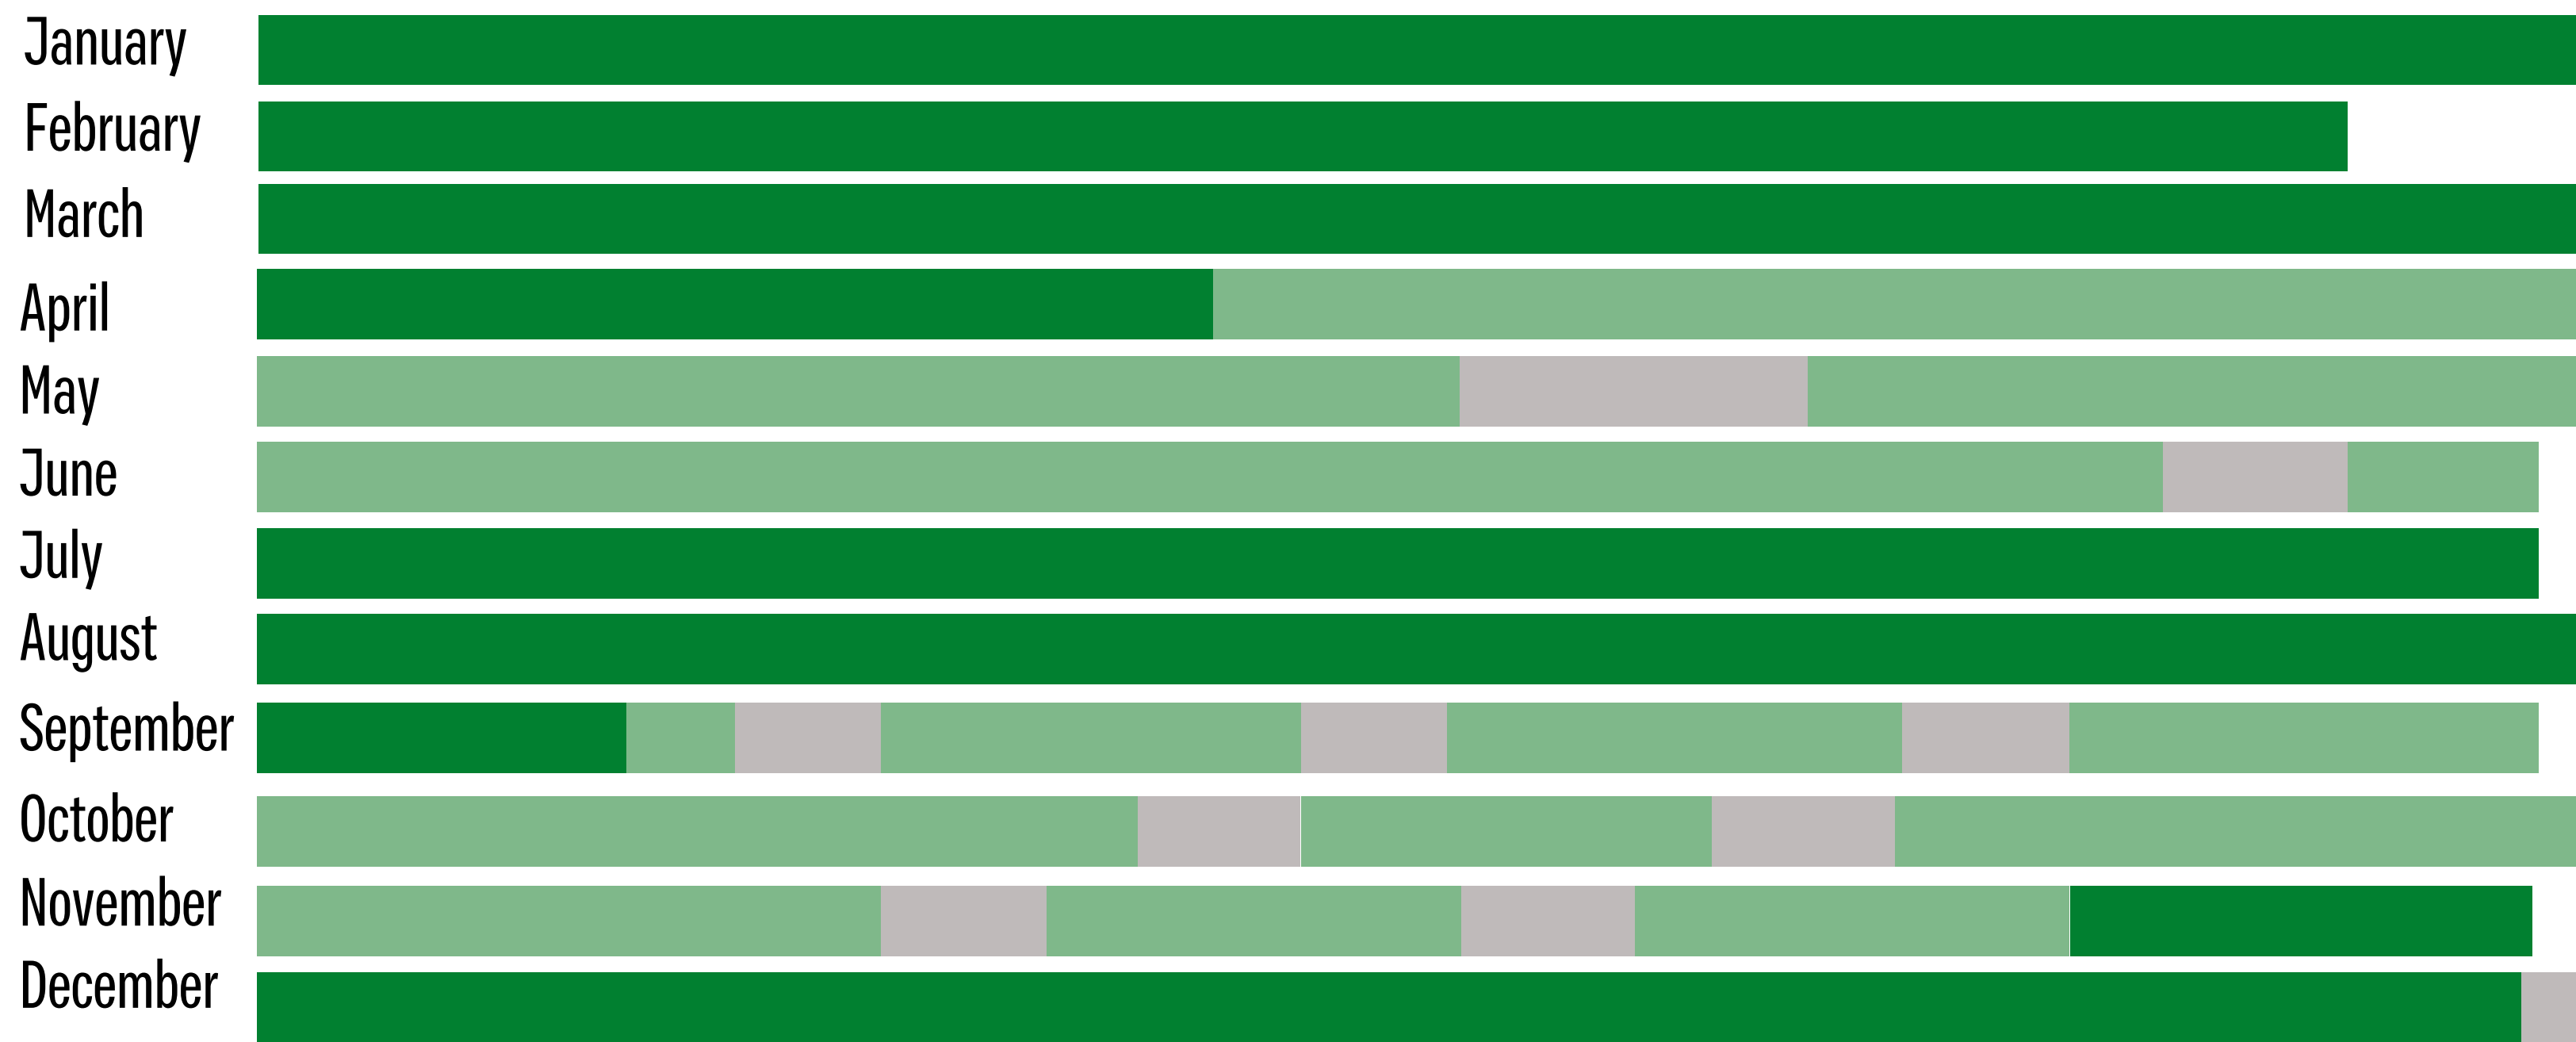

2
0
2
0
2
0
2
1

Peak

Off Peak

Select

1 2 3 4 5 6 7 8 9 10 11 12 13 14 15 16 17 18 19 20 21 22 23 24 25 26 27 28 29 30 31

Deluxe Rooms:
Off Peak - 3 points
Peak - 6 points

Premium Rooms:
Off Peak - 4 points
Peak - 7 points

Suite Rooms:
Off Peak - 5 points
Peak - 8 points

*Points cannot be used on Select dates, but Select dates are available for standard booking.

*Bookings for all dates are subject to availability | 7.3.2020