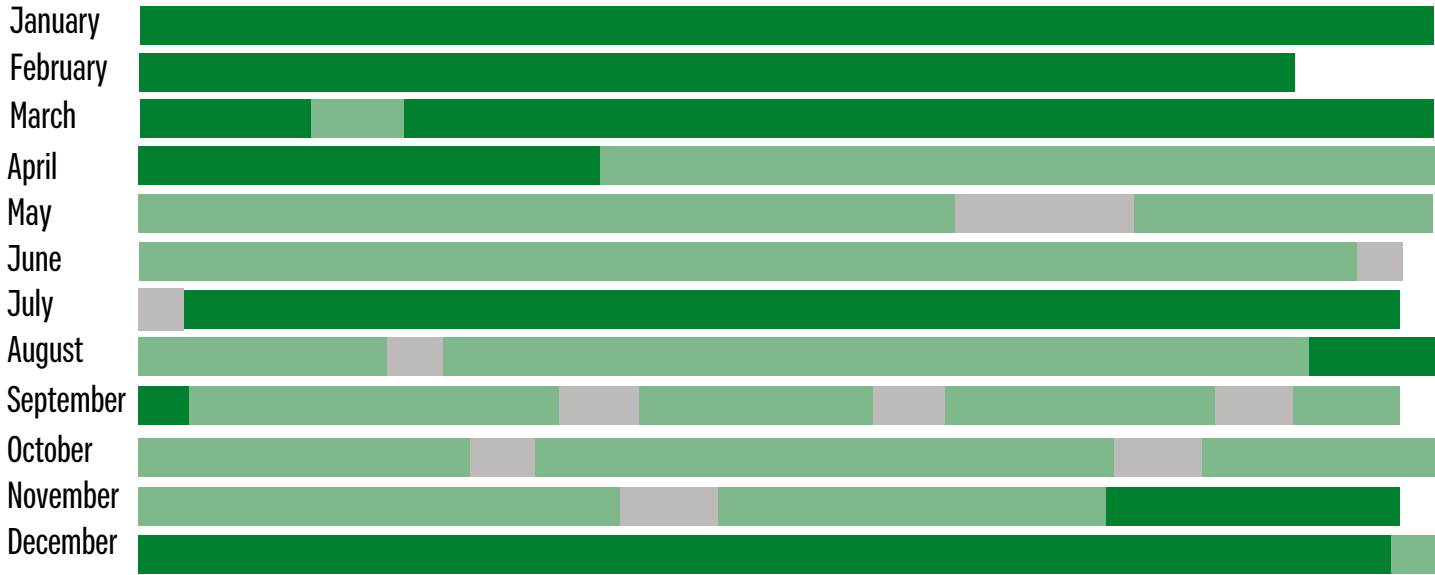

2
0
2
3

Peak

Off Peak

Select

1 2 3 4 5 6 7 8 9 10 11 12 13 14 15 16 17 18 19 20 21 22 23 24 25 26 27 28 29 30 31

Deluxe Rooms:

Off Peak - 3 points
Peak - 6 points

Premium Rooms:

Off Peak - 4 points
Peak - 7 points

Suite Rooms:

Off Peak - 5 points
Peak - 8 points

Points Usage

Room Type	Season	Points per night
Deluxe	Peak	6
Deluxe	Off Peak	3
Premium	Peak	7
Premium	Off Peak	4
Suite	Peak	8
Suite	Off Peak	5

*Points cannot be used on Select dates, but Select dates are available for standard booking.

2
0
2
4

1 2 3 4 5 6 7 8 9 10 11 12 13 14 15 16 17 18 19 20 21 22 23 24 25 26 27 28 29 30 31

Deluxe Rooms:

Off Peak - 3 points
Peak - 6 points

Premium Rooms:

Off Peak - 4 points
Peak - 7 points

Suite Rooms:

Off Peak - 5 points
Peak - 8 points

Points Usage

Room Type	Season	Points per night
Deluxe	Peak	6
Deluxe	Off Peak	3
Premium	Peak	7
Premium	Off Peak	4
Suite	Peak	8
Suite	Off Peak	5